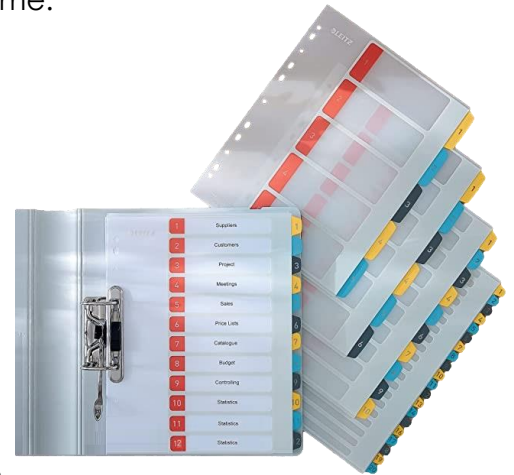

Samples of Standard Lever Arches

Samples of Bespoke Lever Arches

Colour Options of Dividers with Indexes

Heavy Duty, Extra Wide Dividers with Printable Index, which can be reprinted at any time.

Multicoloured

Black & White

Cosy

Samples of Dividers on a Finished Project