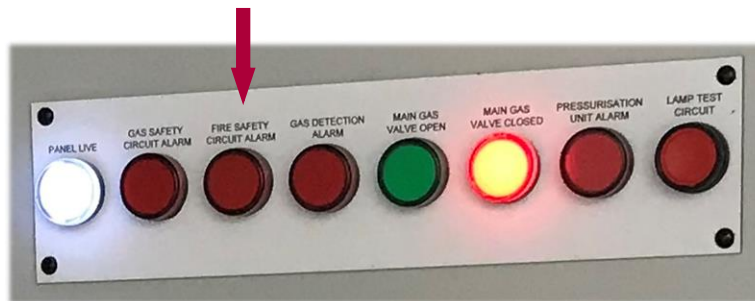

FIRE ALARM

Fire Alarm is one of the safety systems protecting the property from fire and smoke. It is monitored by a volt free contact and is interlinked with the safety circuit in the Main Plant Room (B).

If the safety system enters its alarm state,...

- **Main Solenoid Valve will be closed,**
- **All the plant will shut down,**
- **Alarm will be logged on the BMS Panel.**

If the Fire Alarm is in alarm, it will be indicated on the BMS Panel and a corresponding LED will be illuminated on the Control Panel – for more information, please refer to [page 31](#).

For more information on **Safety Systems**, please refer to [pages 11-15](#).

FIRE PREVENTION

There are things you can do to make a fire less likely to break out:

- Keep matches and lighters away from children
- Correctly dispose of cigarettes and any other flammable material
- Switch off electrical appliances if they are not being used
- Do not overload electrical sockets
- Keep an eye out for damaged cables or wiring
- Use a deep fat fryer instead of a chip pan
- Keep candles away from curtains and extinguish them before leaving a room or going to bed

Find out more by visiting www.gov.uk/firekills.

ESCAPE

If a fire occurs in the property home, you may need to get out quickly. Is it therefore important to work out in advance the safest means of escape as soon as possible. Be sure to know the exact location of any necessary keys and learn how to operate every window.